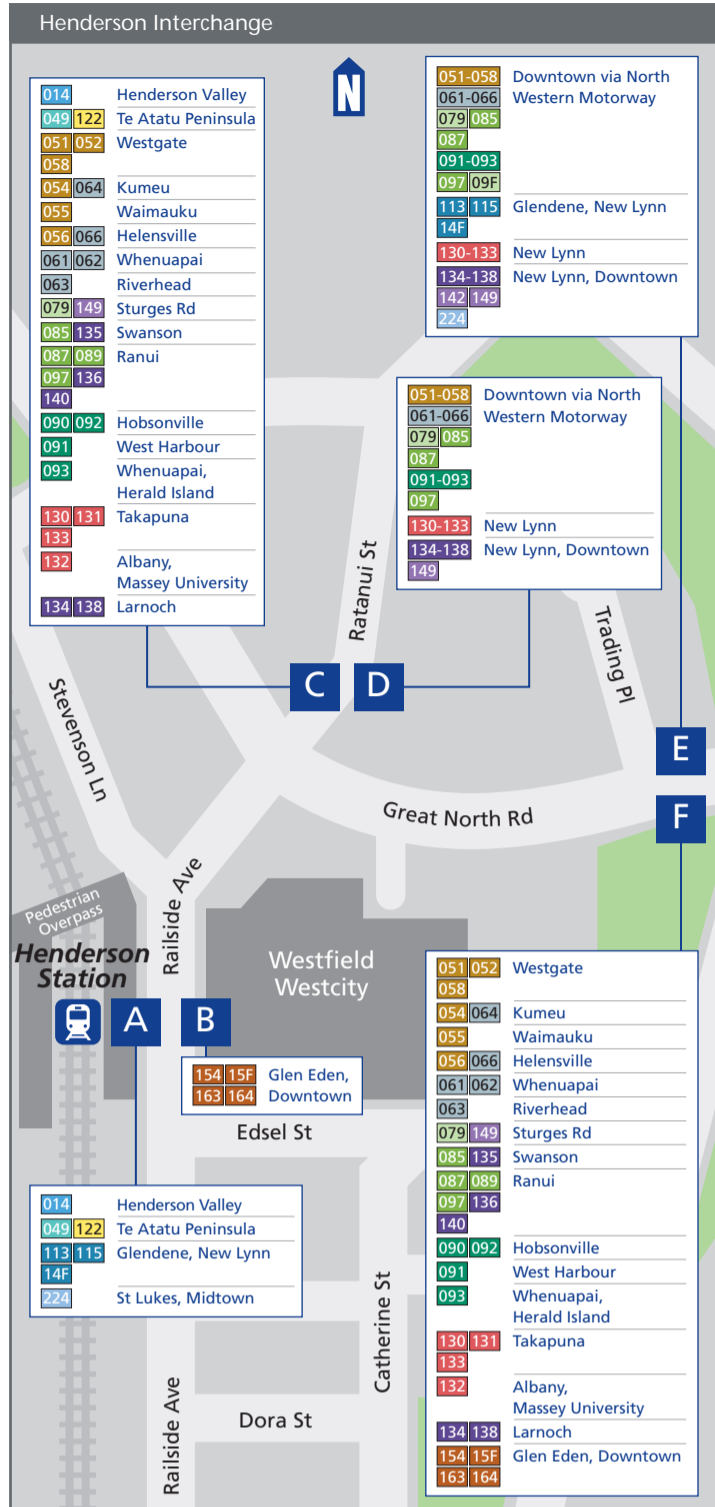

	LOCATION	MAP REFERENCE
A	Avondale	F6
B	Blockhouse Bay	G8
F	French Bay	E9
G	Glendene Glen Eden Green Bay	D6 D7 F8
H	Helensville Henderson Henderson Valley Herald Island	See inset map C6 B6 See inset map
K	Kaurilands Kelston Kumeu	D8 E7 A1 (see note)
L	Laingholm Lincoln Lynnmall (New Lynn)	D10 C4 F7
M	Massey East Massey North Massey West McLaren Park	C3 C3 B3 C6
O	Oratia	C7
R	Ranui	B5
S	Sunnyvale Swanson	D7 A5
T	Te Atatu Peninsula Te Atatu South Titirangi	D3 D5 D9
U	Unitec - Waitakere Campus	D5
W	Waimauku Waitakere Hospital Waitakere Stadium West City Westgate West Harbour Western Heights Whenuapai Wood Bay	A1 (see note) C5 D4 D6 C2 D2 B6 See inset map E9