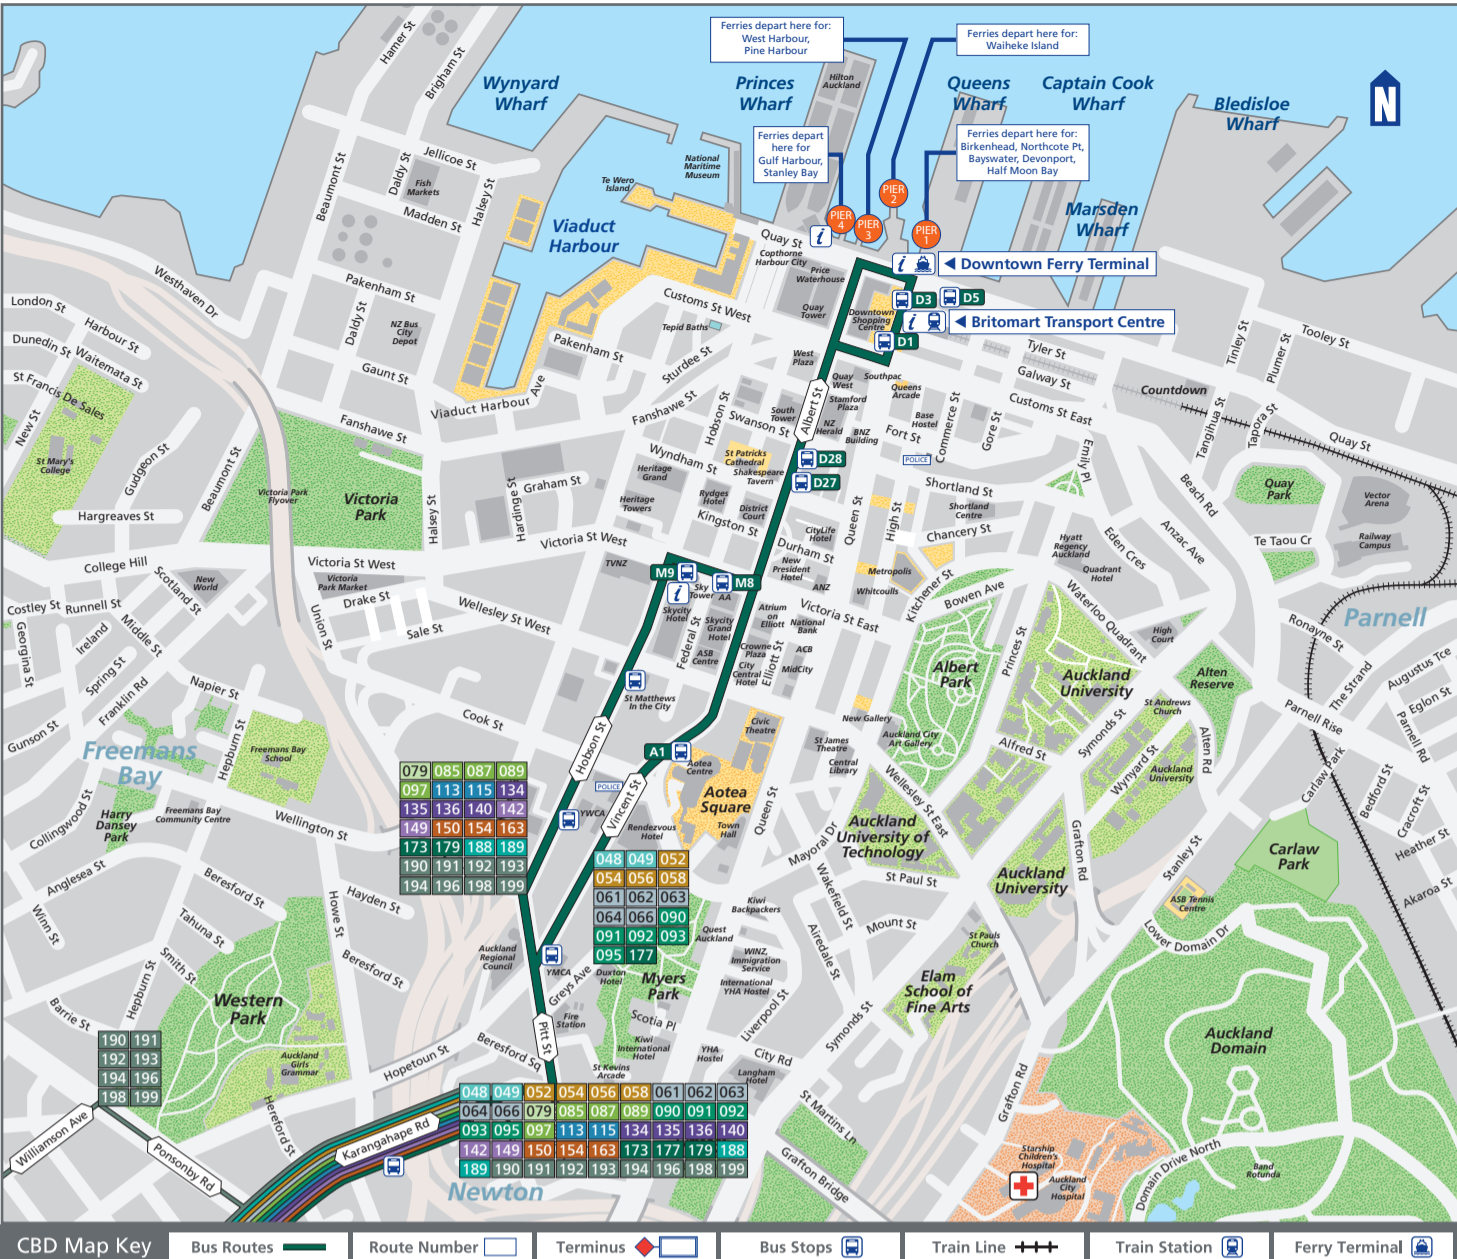

Western suburbs bus routes departing Central Auckland

Western Suburbs Bus Route Numbers and Destinations

Stop ID	Destinations	Route Number
A1	West Auckland via motorway	
	♦ Pt Chevalier, Motorway, Te Atatu Peninsula, Henderson	048 048X 049
	♦ Te Atatu Rd, Henderson, Massey West, Westgate	052 052X 057X 058 058X
	♦ Henderson, Westgate, Kumeu, Helensville, Riverhead	054 056 063 064 066 067
	♦ Westgate, Hobsonville, Whenuapai	061 062 090 091 091X 092 092X 093 095 095X
♦ New Lynn, Titirangi, Laingholm (afternoons only 4.30pm - 5.30pm)	177	
D1	West Auckland via motorway	
	♦ Te Atatu Rd, Henderson, Massey West, Westgate	052 052X 057X 058 058X
	♦ Henderson, Westgate, Kumeu, Helensville, Riverhead	054 056 063 064 066 067
	♦ Westgate, Hobsonville, Whenuapai	061 062 090 091 091X 092 092X 093 095 095X
	♦ New Lynn, Titirangi, Laingholm (afternoons only 4.30pm - 5.30pm)	177
D3	West Auckland via Great North Rd, Pt Chevalier, New Lynn	
	♦ Pt Chevalier, Motorway, Te Atatu Peninsula, Henderson	048 048X 049
	♦ New Lynn, Glendene, Henderson	113 115
	♦ New Lynn, Henderson, Swanson, Ranui	134 135 136 137 138 140 085 087 089 097
	♦ New Lynn, Glen Eden, Parris Park, Henderson	150 154 156 163
♦ Blockhouse Bay, Green Bay, Titirangi, Tanekaha	173 179 188X 189X 190 191 192 193 194 196 198 199 207	
D5	West Auckland Flyer and Express	
♦ West Auckland Flyer and Express (afternoons only 3.00pm - 6.10pm)	07F 09F 14F 19X 36F 72F 73F 79F 115X 163X	
D27	West Auckland via Great North Rd, Pt Chevalier, New Lynn	
	♦ New Lynn, Glendene, Henderson	113 115
	♦ New Lynn, Henderson, Swanson, Ranui	134 135 136 137 138 140 085 087 089 097
	♦ New Lynn, Glen Eden, Parris Park, Henderson	150 154 156 163
	♦ Blockhouse Bay, Green Bay, Titirangi, Tanekaha	173 179 188X 189X 190 191 192 193 194 196 198 199 207
♦ West Auckland Flyer and Express (afternoons only 3.00pm - 6.10pm)	07F 09F 14F 19X 36F 72F 73F 79F 115X 163X	
D28	West Auckland via motorway	
	♦ Pt Chevalier, Motorway, Te Atatu Peninsula, Henderson	048 048X 049
	♦ Te Atatu Rd, Henderson, Massey West, Westgate	052 052X 057X 058 058X
	♦ Henderson, Westgate, Kumeu, Helensville, Riverhead	054 056 063 064 066 067
	♦ Westgate, Hobsonville, Whenuapai	061 062 090 091 091X 092 092X 093 095 095X
♦ New Lynn, Titirangi, Laingholm (afternoons only 4.30pm - 5.30pm)	177	
M8	West Auckland via Great North Rd, Pt Chevalier	
	♦ Blockhouse Bay, Green Bay	188X 189X 19X 190 191 192 193 194 196 198 199 207
♦ Titirangi, Tanekaha (afternoons only 3.00pm - 6.15pm, at all other times catch buses to New Lynn from stop M9 and transfer)	173 179 73F 79F	
M9	West Auckland via Great North Rd, Pt Chevalier, New Lynn	
	♦ New Lynn, Glendene, Henderson	113 115
	♦ New Lynn, Henderson, Swanson, Ranui	134 135 136 137 138 140 085 087 089 097
	♦ New Lynn, Glen Eden, Parris Park, Henderson	150 154 156 163
♦ West Auckland Flyer and Express (afternoons only 3.00pm - 6.10pm)	07F 09F 14F 36F 72F 115X 163X