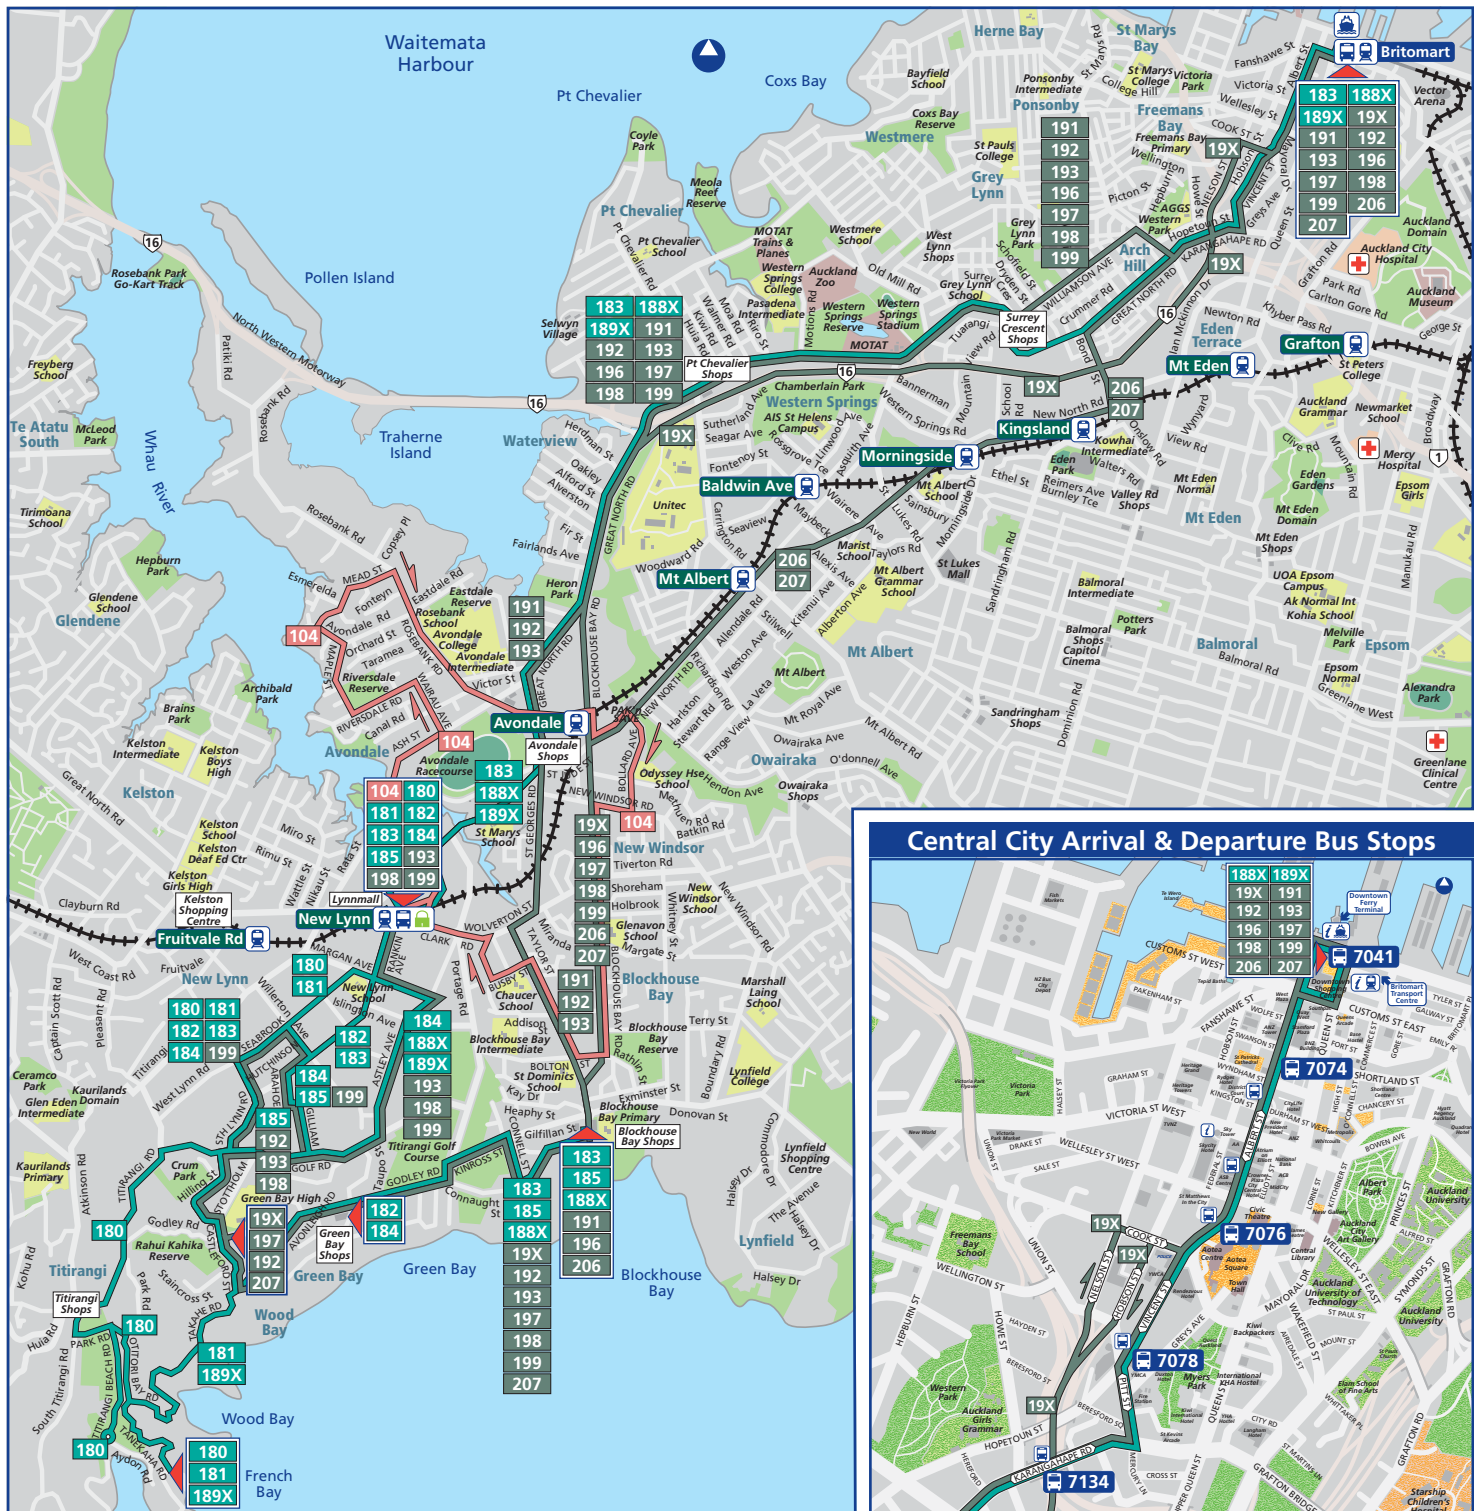

EXPLANATION OF NOTES USED

N = via New North Rd and Bond St

19X = EXPRESS service. Non-stop from top of Blockhouse Bay Rd to Mayoral Dr

198 EXPRESS = Last pick up stop at 33 Blockhouse Bay Rd, **drop off only between Blockhouse Bay Rd and Downtown**

Blockhouse Bay to New Lynn via Green Bay

MONDAY TO FRIDAY

185

	Route	Blockhouse Bay (Stop 8586)	Castleford St (Stop 5134)	New Lynn
AM	185	6.00	6.10	6.20
	185	6.30	6.40	6.50
	185	9.30	9.40	9.50
PM	185	10.30	10.40	10.50
	185	11.30	11.40	11.50
	185	12.30	12.40	12.50
AM	185	1.30	1.40	1.50
	185	2.30	2.40	2.50

Central City Arrival & Departure Bus Stops