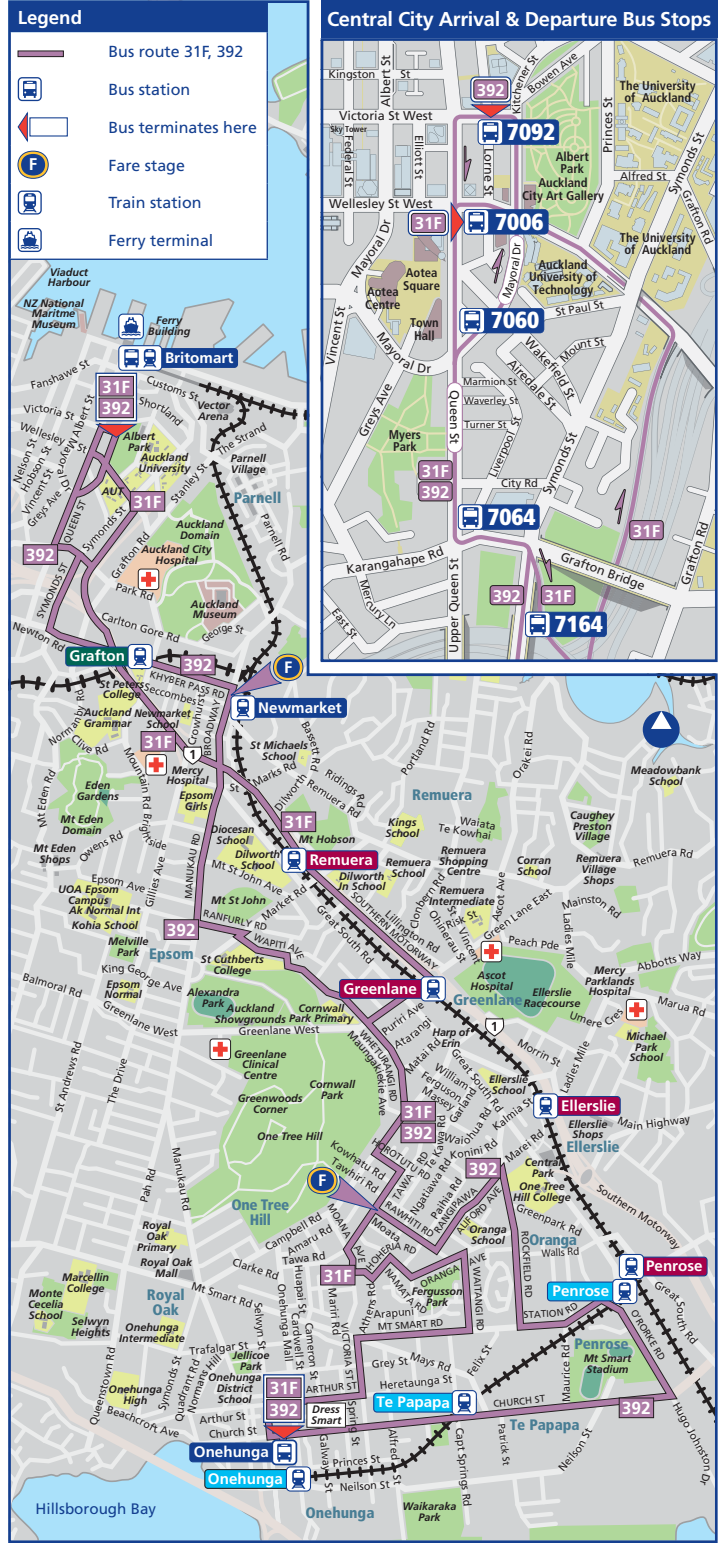

EXPLANATION OF NOTES USED
 Flyer = non stop service from Greenlane (Gt South Rd) to Wellesley St East
 Times in **bold** are exact, all other times are approximate
 These services are provided by Metrolink or Waka Pacific

EXPLANATION OF NOTES USED
 Flyer = non stop service from Karangahape Rd to Greenlane
 Times in **bold** are exact, all other times are approximate
 These services are provided by Metrolink or Waka Pacific