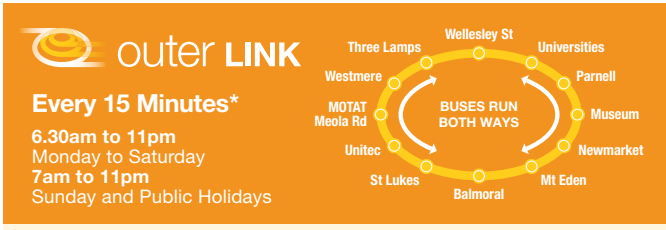

* Actual bus frequency may vary with traffic, road conditions and other unplanned circumstances. This service is provided by Metrolink.