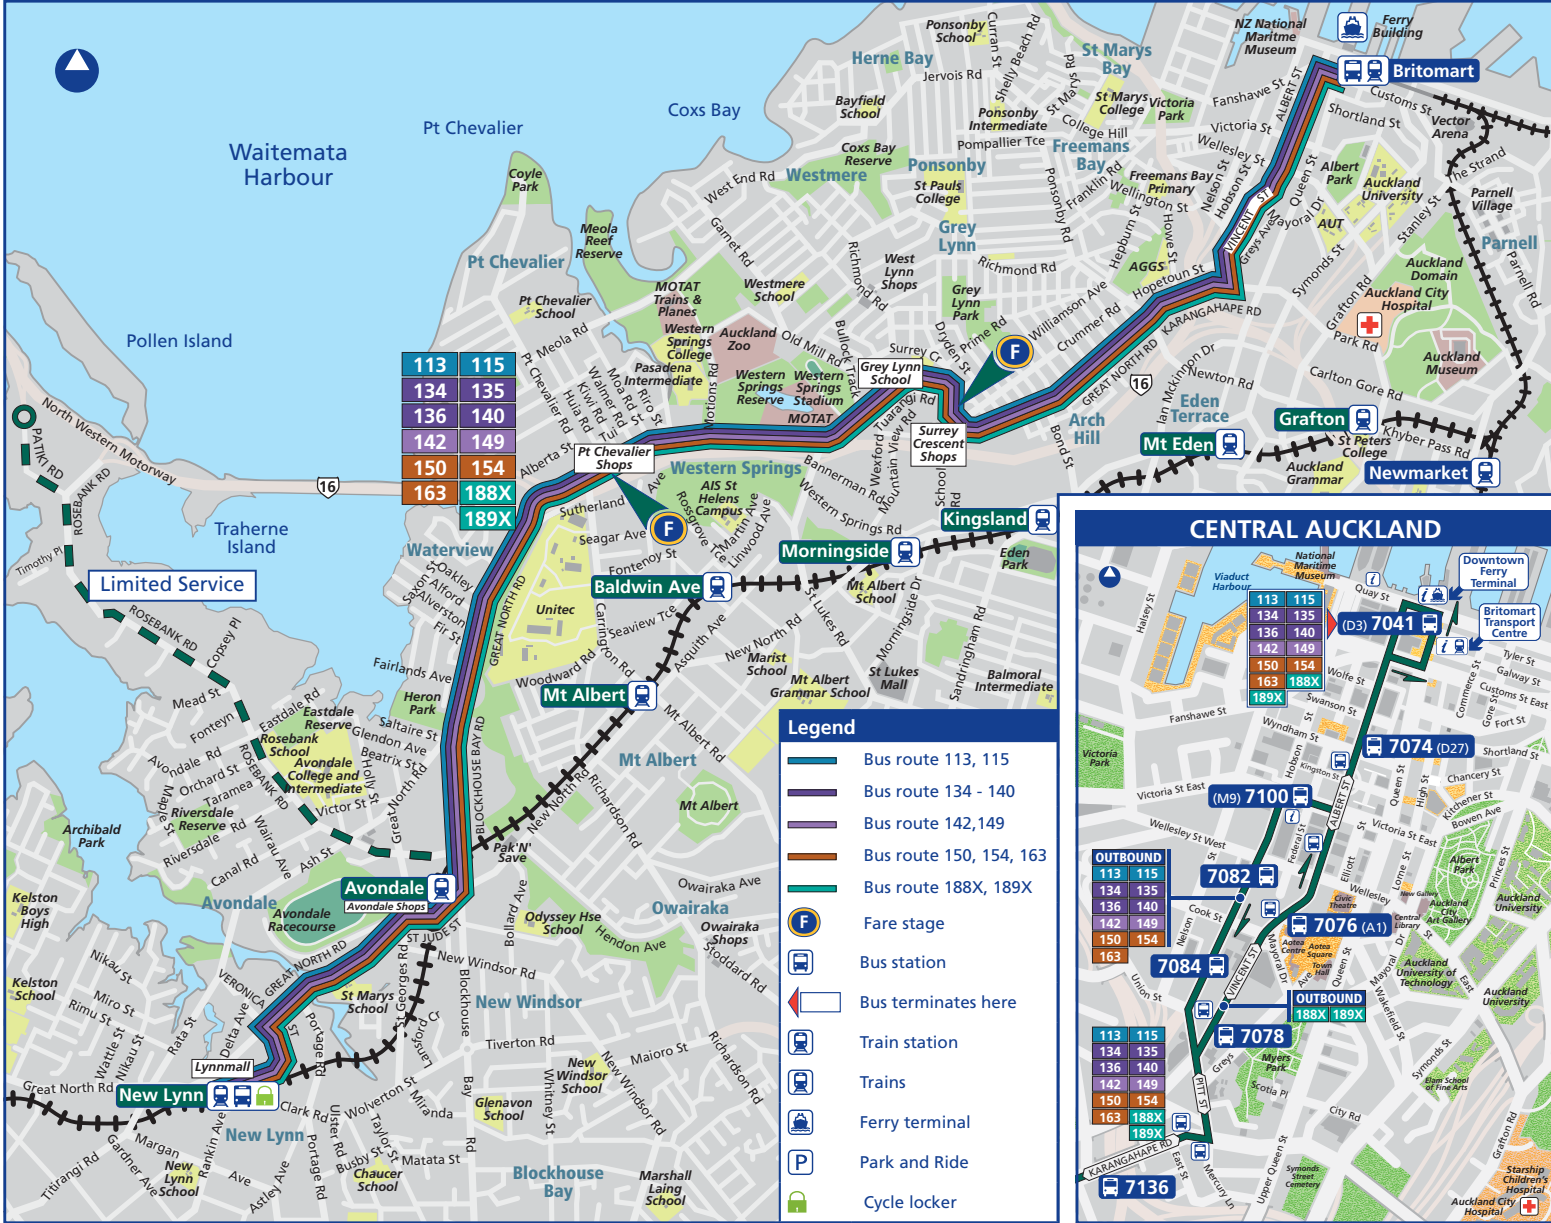

NOTES X = express service. Non stop between Karanga-hape Rd and New Lynn

Latest Bus Arrivals
enter bus stop number

maxx.co.nz

maxx.co.nz/vpid

txt to 3666

Where real time is not available
scheduled information shows,
texts received cost 20c incl GST

Patiki Rd via Rosebank Rd

MONDAY TO FRIDAY ONLY

Route	New Lynn (Stop 5506)	Patiki Rd
135	6.00	6.15
163	6.45	7.00
134	7.00	7.15
115	7.15	7.30
113	7.30	7.45

NOTES: This service is provided by GO WEST

Fare stages from New Lynn Britomart

	New Lynn	Pt Chevalier	Surrey Crescent	Britomart
Britomart	-	1 Stage	2 Stage	3 Stage
Surrey Crescent	1 Stage	-	1 Stage	2 Stage
Pt Chevalier	2 Stage	1 Stage	-	1 Stage
New Lynn	3 Stage	2 Stage	1 Stage	-