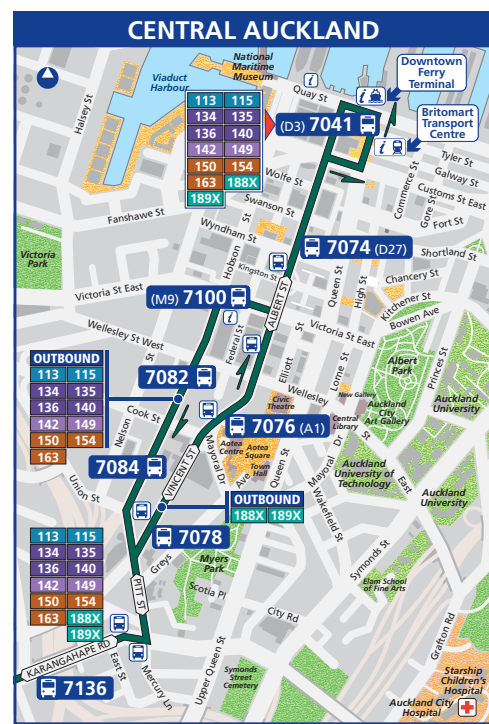

NOTES X = express service. Non stop between Karanga-hape Rd and New Lynn

Latest Bus Arrivals
enter bus stop number

maxx.co.nz

maxx.co.nz/vpid

txt to 3666

Where real time is not available
scheduled information shows,
texts received cost 20c incl GST

Patiki Rd via Rosebank Rd

MONDAY TO FRIDAY ONLY

Route	New Lynn (Stop 5506)	Patiki Rd
135	6.00	6.15
163	6.45	7.00
134	7.00	7.15
115	7.15	7.30
113	7.30	7.45

NOTES: This service is provided by GO WEST

Fare stages from New Lynn Britomart