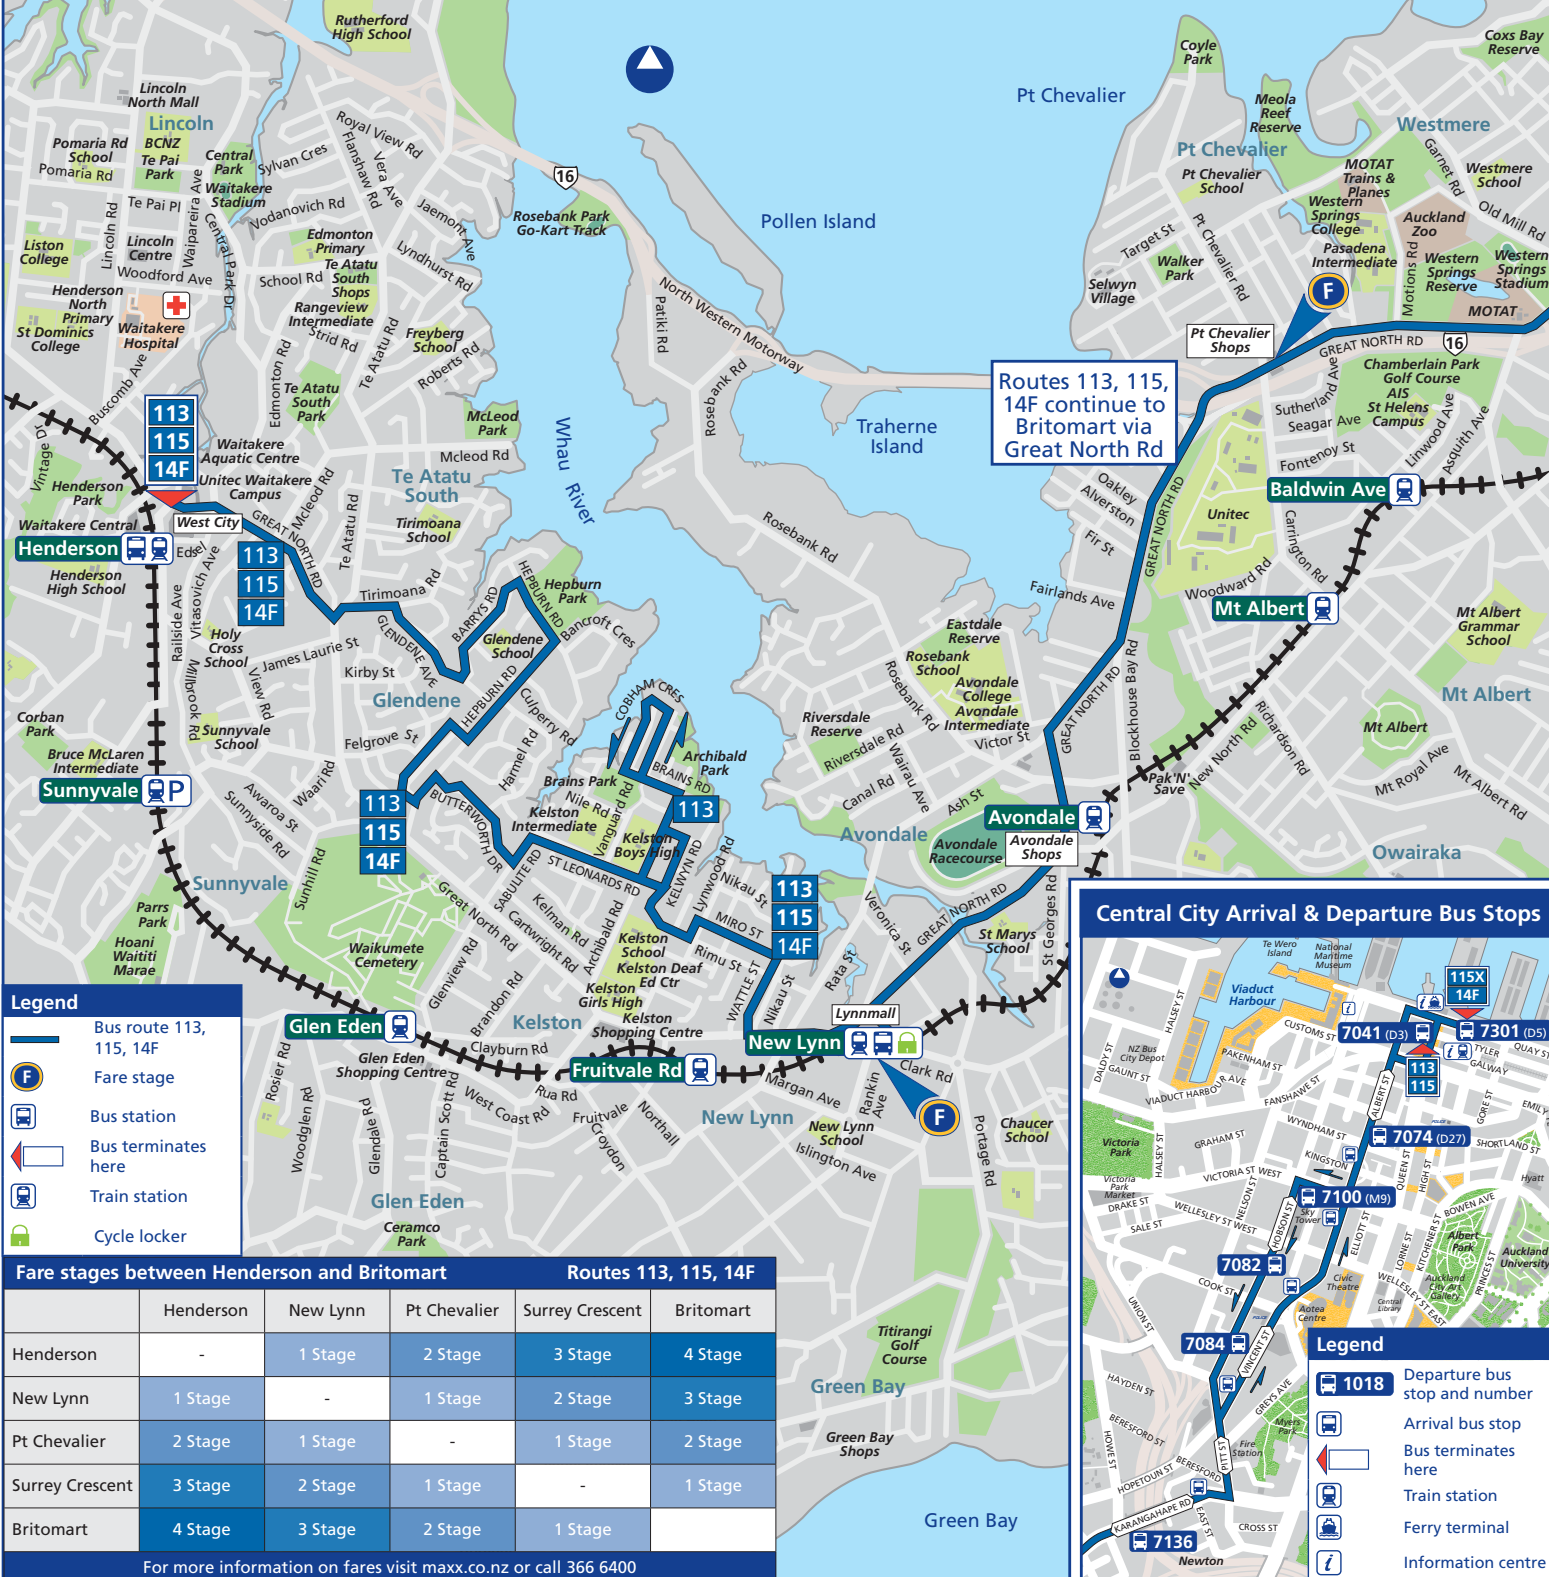

1. **Legend**
2. Bus route 113, 115, 14F
   - Fare stage
   - Bus station
   - Bus terminates here
   - Train station
   - Cycle locker

Fare stages between Henderson and Britomart

	Henderson	New Lynn	Pt Chevalier	Surrey Crescent	Britomart
Henderson	-	1 Stage	2 Stage	3 Stage	4 Stage
New Lynn	1 Stage	-	1 Stage	2 Stage	3 Stage
Pt Chevalier	2 Stage	1 Stage	-	1 Stage	2 Stage
Surrey Crescent	3 Stage	2 Stage	1 Stage	-	1 Stage
Britomart	4 Stage	3 Stage	2 Stage	1 Stage	-

Routes 113, 115, 14F

For more information on fares visit maxx.co.nz or call 366 6400

Routes 113, 115, 14F continue to Britomart via Great North Rd