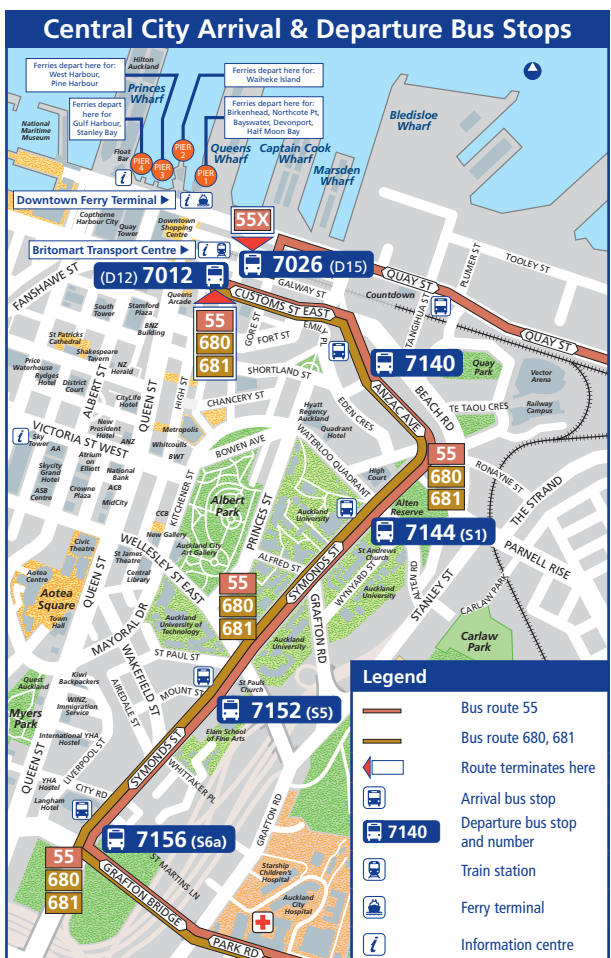

Fare stages between Cockle Bay School or Mission Heights and Britomart

	Cockle Bay School or Mission Heights	Greenmount Dr	Panmure Shops	Eilerslie Shops	Newmarket	Britomart
Cockle Bay School or Mission Heights	-	1 Stage	2 Stage	3 Stage	4 Stage	5 Stage
Greenmount Dr	1 Stage	-	1 Stage	2 Stage	3 Stage	4 Stage
Panmure Shops	2 Stage	1 Stage	-	1 Stage	2 Stage	3 Stage
Eilerslie Shops	3 Stage	2 Stage	1 Stage	-	1 Stage	2 Stage
Newmarket	4 Stage	3 Stage	2 Stage	1 Stage	-	1 Stage
Britomart	5 Stage	4 Stage	3 Stage	2 Stage	1 Stage	-

Routes 680, 681

For more information on fares visit www.maxx.co.nz/pricing or phone 366 6400