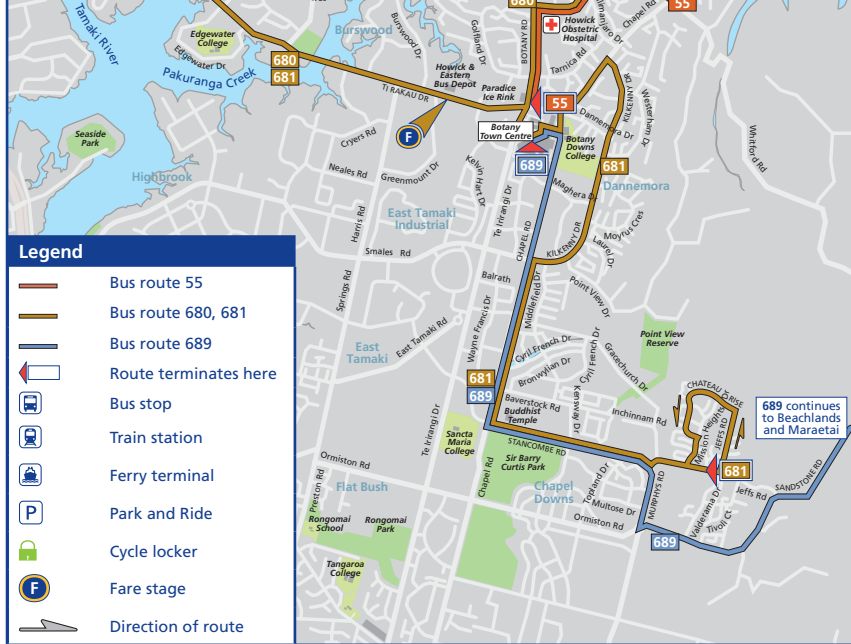

Fare stages between Cockle Bay School or Mission Heights and Britomart

	Cockle Bay School or Mission Heights	Greenmount Dr	Panmure Shops	Eilerslie Shops	Newmarket	Britomart
Cockle Bay School or Mission Heights	-	1 Stage	2 Stage	3 Stage	4 Stage	5 Stage
Greenmount Dr	1 Stage	-	1 Stage	2 Stage	3 Stage	4 Stage
Panmure Shops	2 Stage	1 Stage	-	1 Stage	2 Stage	3 Stage
Eilerslie Shops	3 Stage	2 Stage	1 Stage	-	1 Stage	2 Stage
Newmarket	4 Stage	3 Stage	2 Stage	1 Stage	-	1 Stage
Britomart	5 Stage	4 Stage	3 Stage	2 Stage	1 Stage	-

Routes 680, 681

For more information on fares visit www.maxx.co.nz/pricing or phone 366 6400