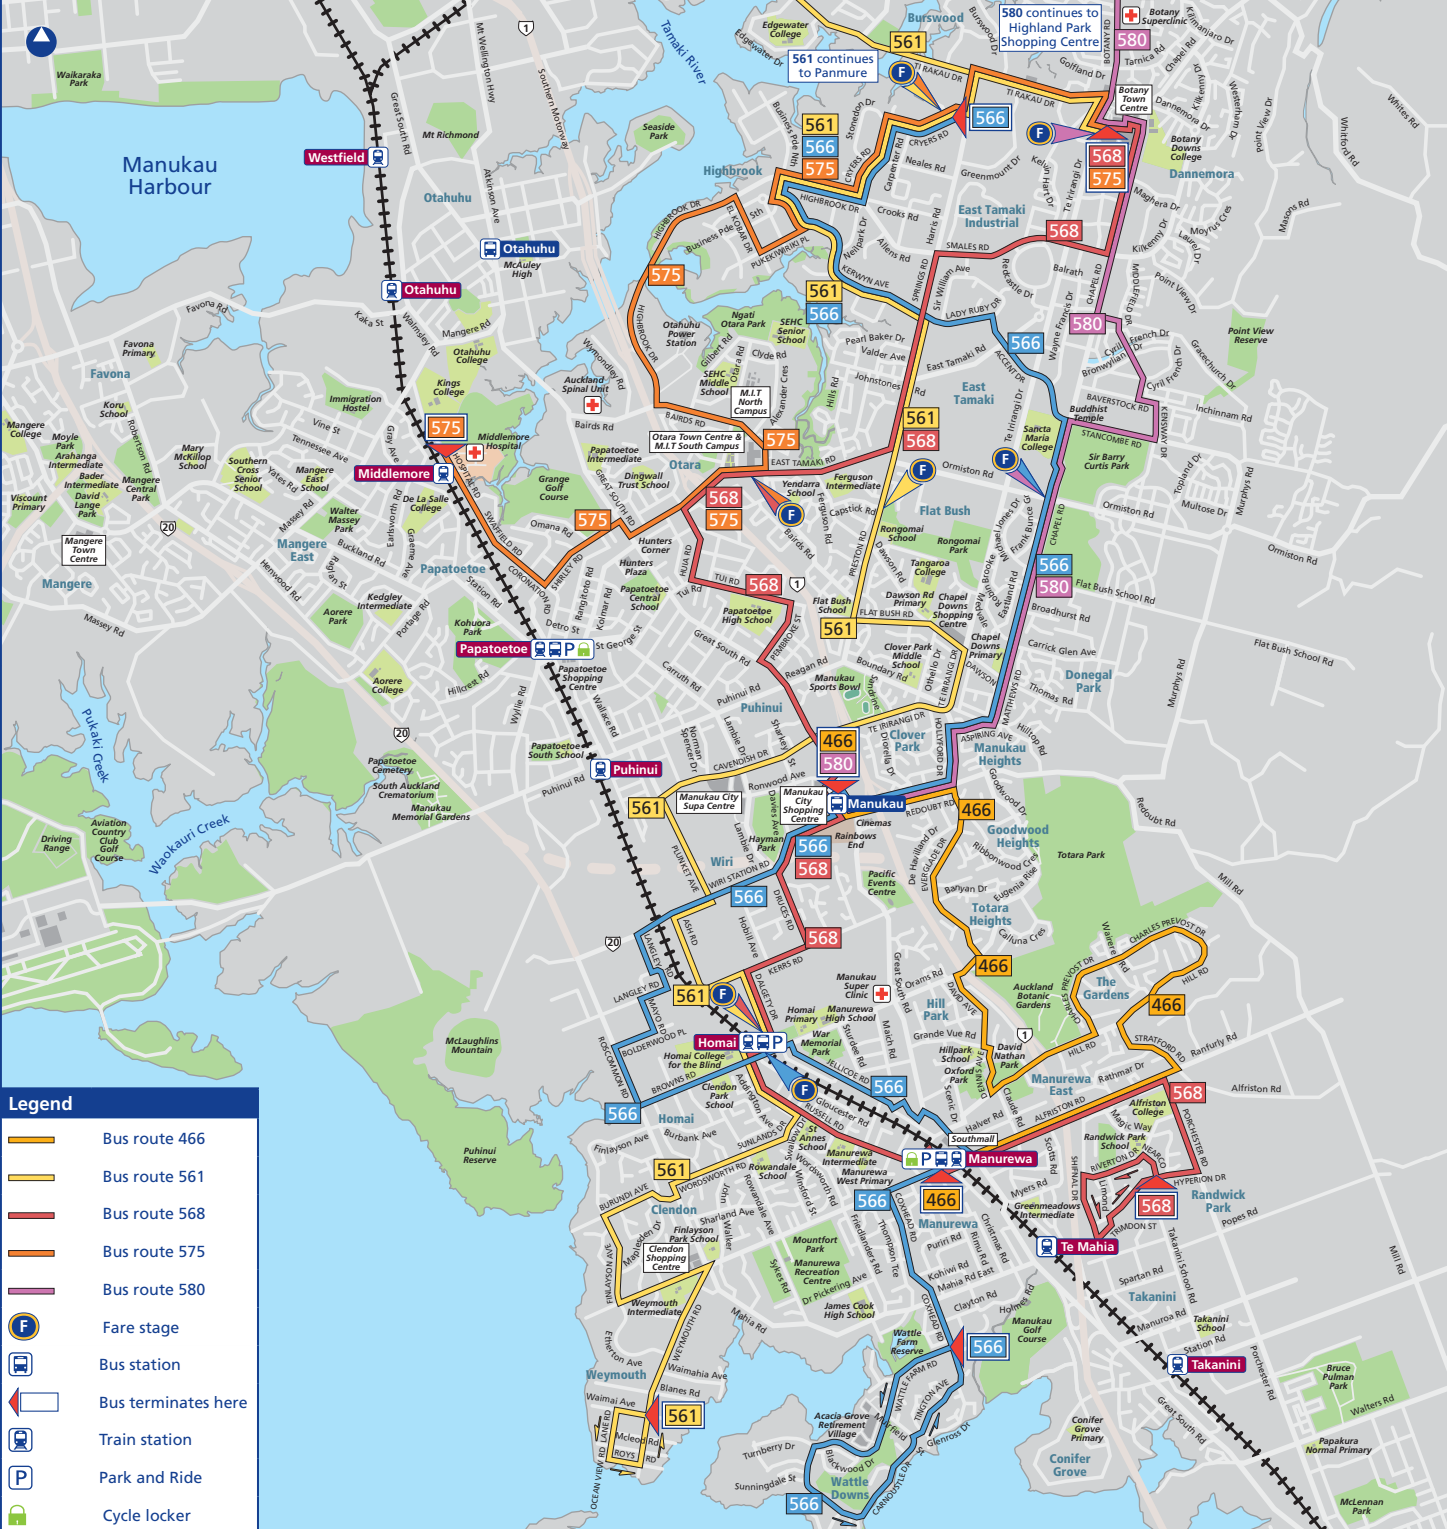

NOTES Trips enclosed in boxes are timed so passengers can transfer between services
 Times in bold are scheduled, all other times are approximate
 This service is provided by Howick and Eastern

to Manurewa or Middlemore via Otara or Highbrook

NOTES Trips enclosed in boxes are timed so passengers can transfer between services
 Times in bold are scheduled, all other times are approximate
 This service is provided by Howick and Eastern

Legend

- Bus route 466
- Bus route 561
- Bus route 568
- Bus route 575
- Bus route 580
- F Fare stage
- B Bus station
- T Train station
- P Park and Ride
- L Cycle locker