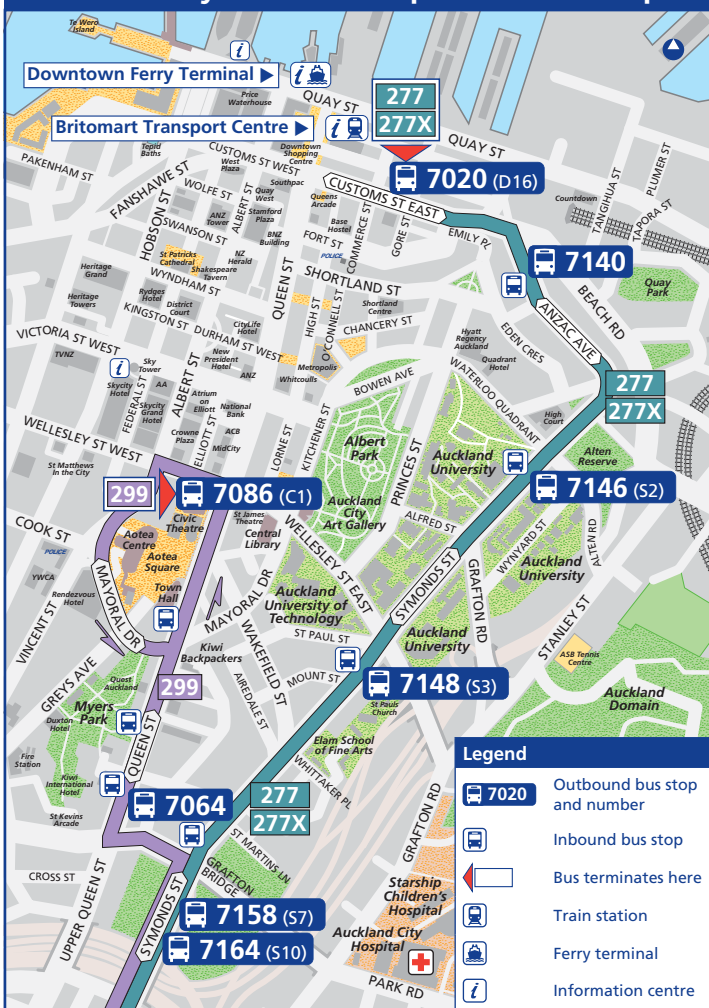

Central City Arrival & Departure Bus Stops