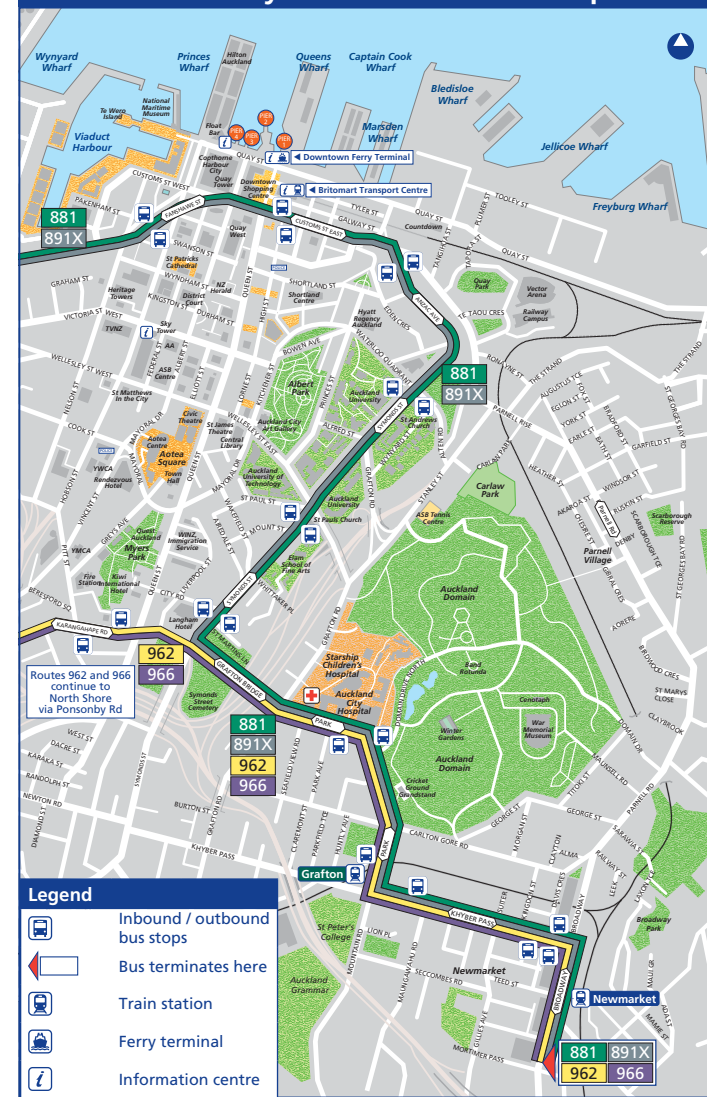

First set down Akoranga Station, pick up only between Newmarket and Downtown
Times in bold are scheduled, all other times are approximate. This service is provided by North Star

from Newmarket to Albany Station

via Park Rd, Karangahape Rd, Ponsonby Rd and bus stations

MONDAY TO FRIDAY (AFTERNOONS ONLY)

962

Route	Newmarket (Stop N11)	Ponsonby	Akoranga Station (Stop 1)	Smales Farm Station (Stop 1)	Sunnybrook Station (Stop 1)	Constellation Station (Stop 3A)	Albany Station
962	4.15	4.35	4.50	4.53	4.55	4.57	5.10
962	4.45	5.05	5.20	5.23	5.25	5.27	5.40
962	5.15	5.40	5.55	5.58	6.00	6.02	6.15
962	5.45	6.10	6.25	6.28	6.30	6.32	6.45
962	6.15	6.35	6.50	6.53	6.55	6.57	7.10

Times in bold are scheduled, all other times are approximate. This service is provided by North Star

from Newmarket to Beach Haven

via Park Rd, Karangahape Rd, Ponsonby Rd and Onewa Rd

MONDAY TO FRIDAY (AFTERNOONS ONLY)

966

Route	Newmarket (Stop N11)	Ponsonby	Highbury Shops	Verrans Corner	Via	Beach Haven	Via	Verrans Corner
966	3.20	3.36	3.45	3.50	B	4.00	R	4.10
966	4.15	4.37	5.02	5.07	B	5.22	R	5.32
966	4.45	5.12	4.37	5.42	B	5.57	R	6.07
966	5.15	5.37	6.02	6.07	B	6.22	R	6.32
966	5.45	6.12	6.37	6.42	B	6.57	R	7.07

B = via Birkdale Rd
R = via Rangatira Rd
Times in bold are scheduled, all other times are approximate.
This service is provided by Birkenhead Transport

Central City & Newmarket Bus Stops

SAVE by purchasing a NORTHERN PASS

A ticket for multiple rides

The Northern Pass ticket is valid on all North Shore bus services (except for school services and the NiteRider) and on train services from Britomart to Newmarket, Kingsland, Glen Innes or Ellerslie. Choose whether you want your ticket for two hours, one day or seven consecutive days. For full terms and conditions visit www.maxx.co.nz. Fares are subject to change without notice.

Find out more | maxx.co.nz | 09 366 6400

Public Holidays

On public holidays a Sunday timetable operates. When Waitangi Day (6 February) or Anzac Day (25 April) are on a Saturday, normal Saturday timetables run.

Christmas and New Year

Over the Christmas and New Year period, some services may not operate. Please always check with MAXX before travelling over this time.