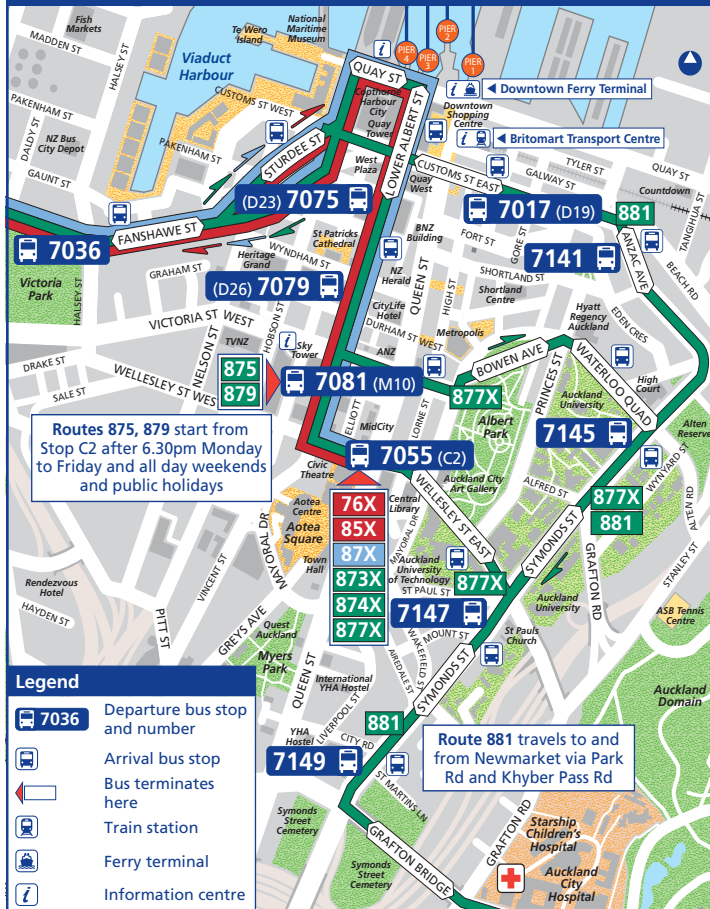

Central City Departure & Arrival Bus Stops