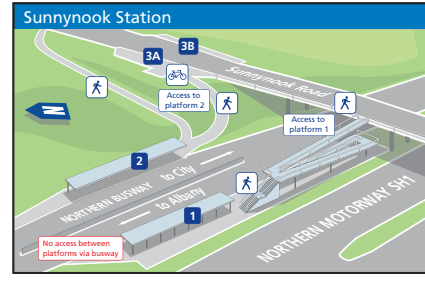

To Downtown via Albany, Constellation, Sunnynook, Smales Farm and Albany Stations						
SATURDAY						
	Albany Station (Stop 2A)	Constellation Station (Stop 2)	Sunnynook Station (Stop 2)	Smales Farm Station (Stop 2)	Akoranga Station (Stop 2)	Britomart
AM	6:30	6:35	6:36	6:38	6:40	6:55
	6:45	6:50	6:51	6:53	6:55	7:10
	7:00	7:05	7:06	7:08	7:10	7:25
	7:15	7:20	7:21	7:23	7:25	7:40
	7:30	7:35	7:36	7:38	7:40	7:55
	7:45	7:50	7:51	7:53	7:55	8:10
	8:00	8:05	8:07	8:09	8:12	8:25
	8:15	8:20	8:22	8:24	8:27	8:42
	8:30	8:35	8:37	8:39	8:42	8:57
	8:45	8:50	8:52	8:54	8:57	9:12
	9:00	9:05	9:07	9:09	9:12	9:27
	9:15	9:20	9:22	9:24	9:27	9:42
	9:30	9:35	9:37	9:39	9:42	9:57
	9:45	9:50	9:52	9:54	9:57	10:12
	10:00	10:05	10:07	10:09	10:12	10:27
	10:15	10:20	10:22	10:24	10:27	10:42
	10:30	10:35	10:37	10:39	10:42	10:57
	10:45	10:50	10:52	10:54	10:57	11:12
	11:00	11:05	11:07	11:09	11:12	11:27
	11:15	11:20	11:22	11:24	11:27	11:42
	11:30	11:35	11:37	11:39	11:42	11:57
	11:45	11:50	11:52	11:54	11:57	12:12
	12:00	12:05	12:07	12:09	12:12	12:27
	12:15	12:20	12:22	12:24	12:27	12:42
	12:30	12:35	12:37	12:39	12:42	12:57
	12:45	12:50	12:52	12:54	12:57	1:12
	1:00	1:05	1:07	1:09	1:12	1:27
	1:30	1:35	1:37	1:39	1:42	1:57
	1:45	1:50	1:52	1:54	1:57	2:12
	2:00	2:05	2:07	2:09	2:12	2:27
	2:15	2:20	2:22	2:24	2:27	2:42
	2:30	2:35	2:37	2:39	2:42	2:57
	2:45	2:50	2:52	2:54	2:57	3:12
	3:00	3:05	3:07	3:09	3:12	3:27
	3:15	3:20	3:22	3:24	3:27	3:42
	3:30	3:35	3:37	3:39	3:42	3:57
	3:45	3:50	3:52	3:54	3:57	4:12
	4:00	4:05	4:07	4:09	4:12	4:27
	4:15	4:20	4:22	4:24	4:27	4:42
	4:30	4:35	4:37	4:39	4:42	4:57
	4:45	4:50	4:52	4:54	4:57	5:12
	5:00	5:05	5:07	5:09	5:12	5:27
	5:15	5:20	5:22	5:24	5:27	5:42
	5:30	5:35	5:37	5:39	5:42	5:57
	5:45	5:50	5:52	5:54	5:57	6:12
	6:00	6:05	6:07	6:09	6:12	6:27
	6:15	6:20	6:22	6:24	6:27	6:42
	6:30	6:35	6:36	6:38	6:40	6:55
	6:45	6:50	6:51	6:53	6:55	7:10
	7:00	7:05	7:06	7:08	7:10	7:25
	7:15	7:20	7:21	7:23	7:25	7:40
	7:30	7:35	7:36	7:38	7:40	7:55
	8:00	8:05	8:06	8:08	8:10	8:25
	8:30	8:35	8:36	8:38	8:40	8:55
	9:00	9:05	9:06	9:08	9:10	9:25
	9:30	9:35	9:36	9:38	9:40	9:55
NOTES	Times in bold are scheduled, all other times are approximate This service is provided by Ritchies					

To Downtown via Albany, Constellation, Sunnynook, Smales Farm and Albany Stations						
SUNDAY AND PUBLIC HOLIDAYS						
	Albany Station (Stop 2A)	Constellation Station (Stop 2)	Sunnynook Station (Stop 2)	Smales Farm Station (Stop 2)	Akoranga Station (Stop 2)	Britomart
AM	7:00	7:05	7:06	7:08	7:10	7:25
	7:15	7:20	7:21	7:23	7:25	7:40
	7:30	7:35	7:36	7:38	7:40	7:55
	8:00	8:05	8:07	8:09	8:12	8:27
	8:15	8:20	8:22	8:24	8:27	8:42
	8:30	8:35	8:37	8:39	8:42	8:57
	8:45	8:50	8:52	8:54	8:57	9:12
	9:00	9:05	9:07	9:09	9:12	9:27
	9:30	9:35	9:37	9:39	9:42	9:57
	10:15	10:20	10:22	10:24	10:27	10:42
	10:30	10:35	10:37	10:39	10:42	10:57
	10:45	10:50	10:52	10:54	10:57	11:12
	11:00	11:05	11:07	11:09	11:12	11:27
	11:15	11:20